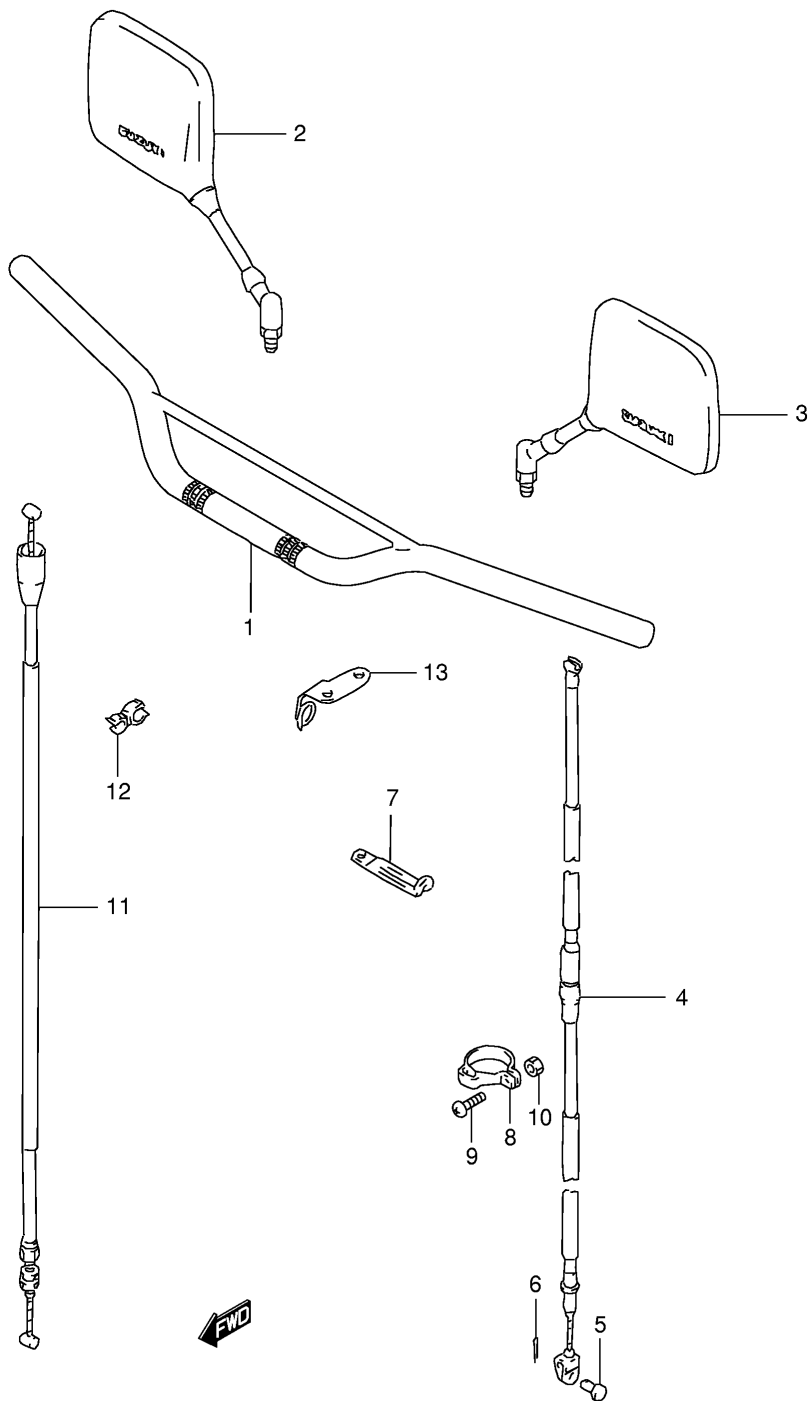

Ref No	Part No	Description
1	56110-44AA0-291	Handlebar (black)
2	56500-10041	Mirror Assy, Rear View Rh
3	56600-10041	Mirror Assy, Rear View Lh
4	58200-44AA0	Cable Assy, Clutch
5	09200-06004	Pin (l:13)
6	04111-20158	Cotter Pin
7	09407-25401	Clamp (l:235)
8	58285-05350	Clamp, Clutch Cable
9	02112-05163	Screw
10	09140-05006	Nut
11	58300-44AA0	Cable Assy, Throttle
12	09408-00078	Clip, Throttle Cable
13	58620-15D10	Guide, Clutch Cable