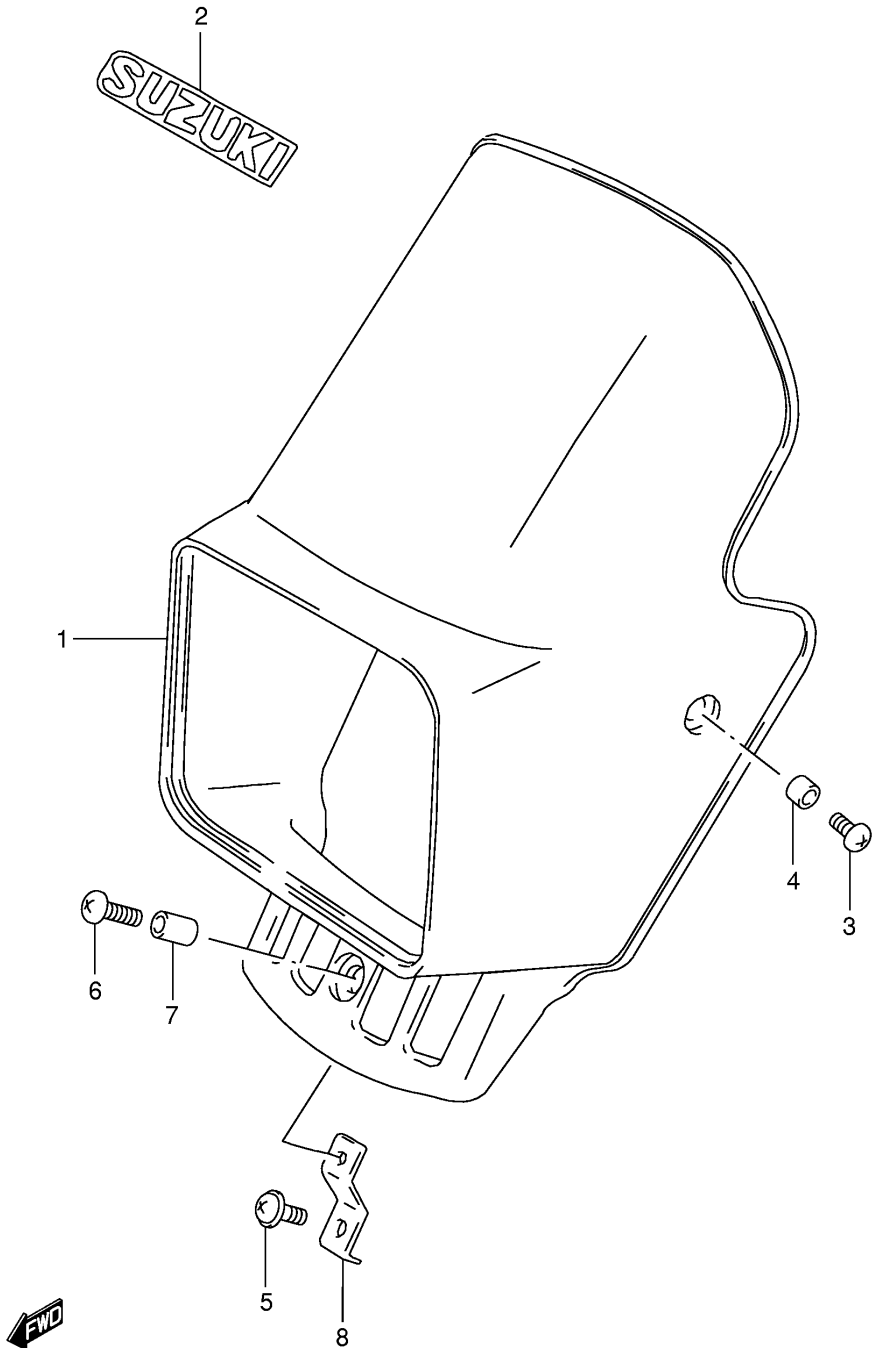

Ref No	Part No	Description
1	51811-14A20-019	Cover, Headlamp (black)
1	51811-14A20-30H	Cover, Headlamp (white)
2	68171-44B00-87N	Emblem, Suzuki
2	68171-44B00-L5D	Emblem, Suzuki
2	68171-44B00-8YM	Emblem, Suzuki
3	02142-06123	Screw
4	09180-06245	Spacer (6.1x8x3.5)
5	02112-36127	Screw
6	02142-06203	Screw
7	09180-06249	Spacer (6.1x8x12)
8	51814-44A00	Brace, Cover Lower