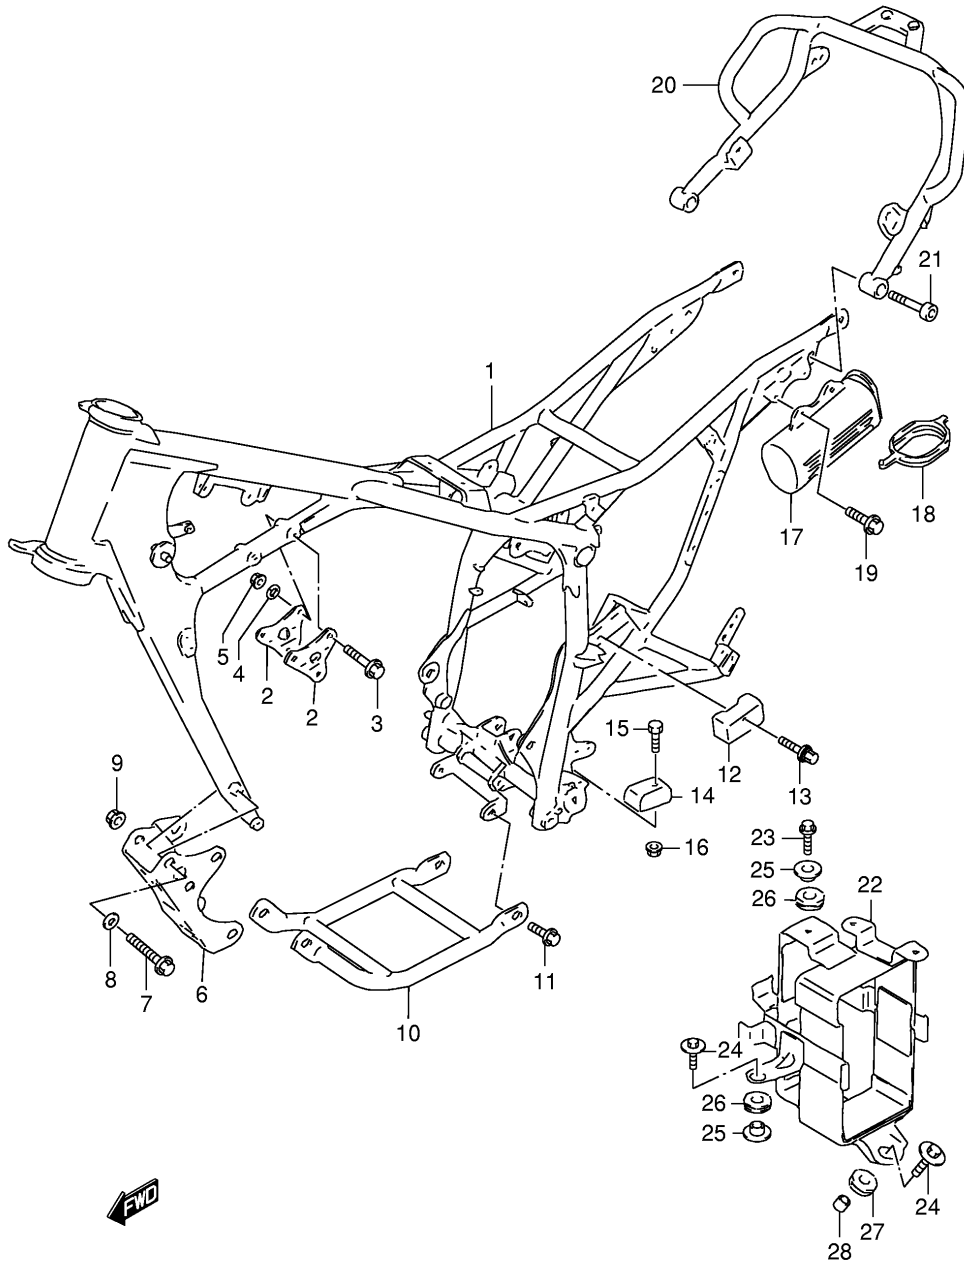

Ref No	Part No	Description
1	41100-44AE0-24K	Frame (charcoal)
2	41991-44A00-291	Plate, Mount Upper (black)
3	09103-08332	Bolt (8x53)
4	08321-01083	Lock Washer
5	08319-31083	Nut
6	41992-44AA1-24K	Plate, Mount Lower (charcoal)
7	09103-08328	Bolt (8x65)
8	08321-01083	Lock Washer
9	08319-31083	Nut
10	42510-44AA0-24K	Protector, Engine (charcoal)
12	43911-44A00	Guide, Chain Upper
13	01580-06353	Bolt
14	43912-44A00	Guide, Chain Lower
16	08319-31063	Nut
17	41551-38200	Holder, Tool
18	41552-37210	Cap, Tool Holder
20	43980-44AB2-1TS	Grip, Rear (white)
20	43980-44AB2-24K	Grip, Rear (charcoal)
21	09106-08105	Bolt (8x30)
22	41540-44AA0	Holder, Battery
23	01550-06203	Bolt, Upper
25	09169-06065	Spacer
26	09320-08021	Cushion
27	09320-10501	Cushion, Lower Lh
28	09180-06285	Spacer, Lower Lh