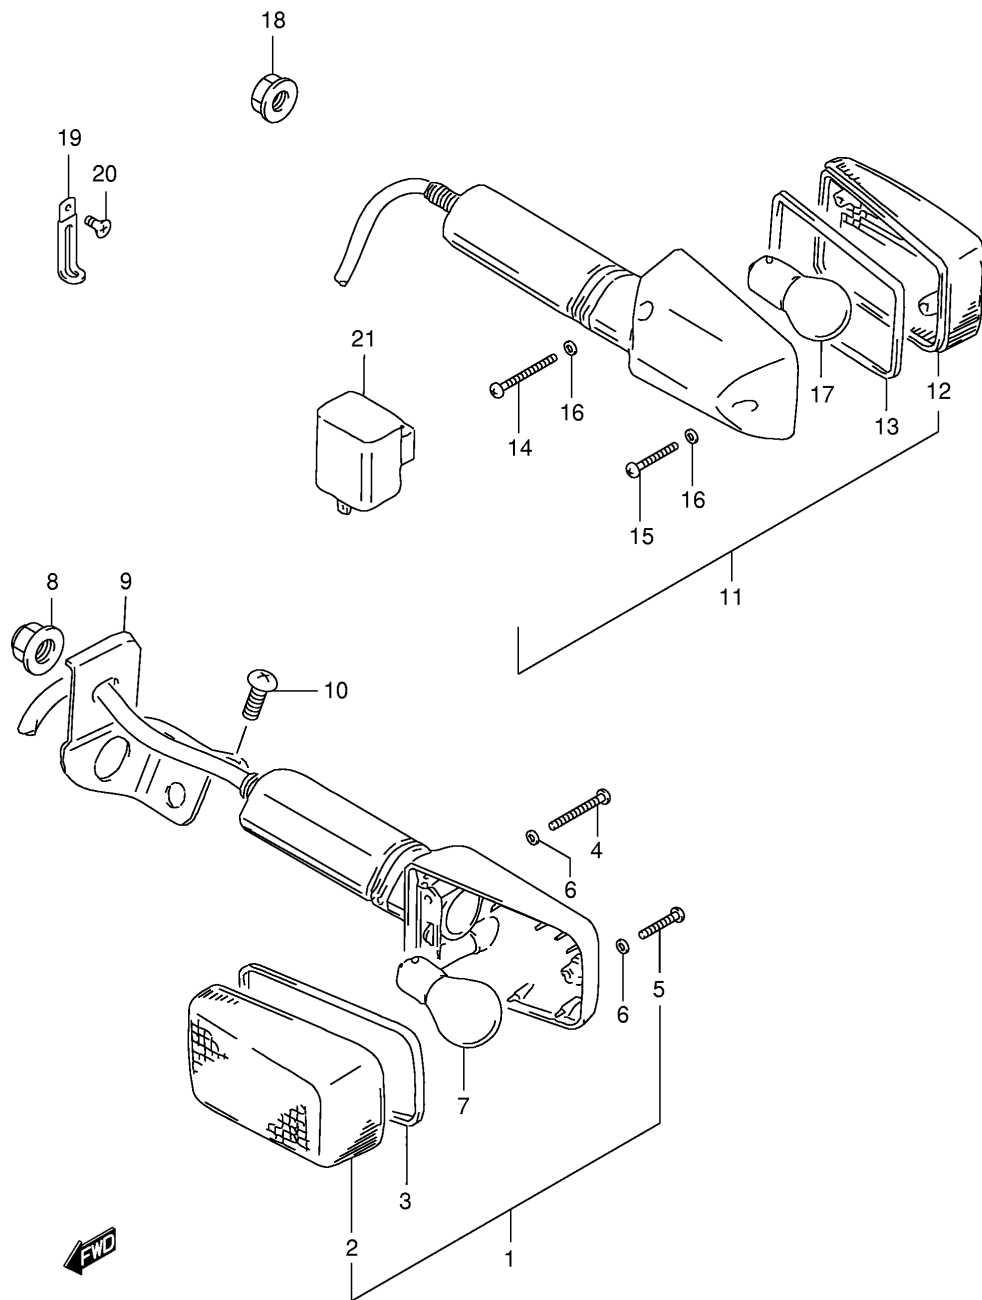

Ref No	Part No	Description
1	35601-29E30	Lamp Assy, Front Turn Signal
1	35601-29EC0	Lamp Assy, Front Turn Signal
2	35612-17C20	. Lens, Front Turn Signal
3	35613-27A00	. Gasket
4	35623-27A00	. Screw
5	35725-40511	. Screw
6	35627-27A02	. Gasket
7	09471-12045	. Bulb (12v,21w)
8	08316-10103	Nut
9	35670-44A01	Bracket, Front Turn Rh
9	35680-44A01	Bracket, Front Turn Lh
10	02142-05083	Screw
11	35603-29E90	Lamp Assy, Rear Turn Signal
12	35652-17C20	. Lens
13	35613-27A00	. Gasket
14	35623-27A00	. Screw
15	35725-40511	. Screw
16	35627-27A02	. Gasket
17	09471-12045	. Bulb (12v,21w)
18	08316-10103	Nut
19	09404-06432	Clamp
20	03541-04103	Screw
21	38610-31X50	Relay, Turn Signal
21	38610-06F00	Relay, Turn Signal