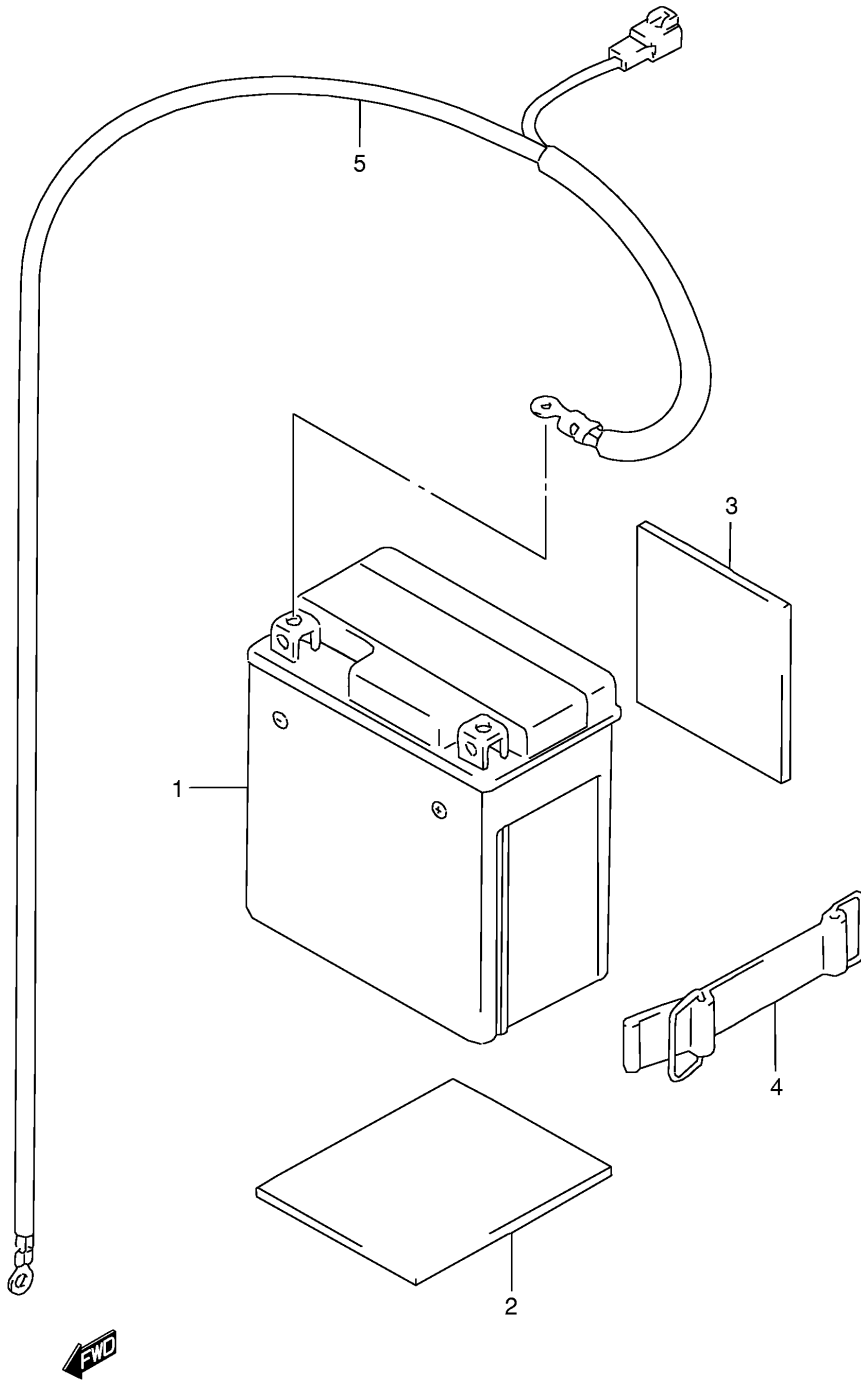

Ref No	Part No	Description
1	33610-15D20	Battery Assy (ytx7l-bs,12v6ah)
2	33651-37000	Cushion (170x95x3.0)
3	33651-37000	Cushion (170x95x3.0)
4	09462-00093	Band
5	33860-44A00	Wire, Battery (-)