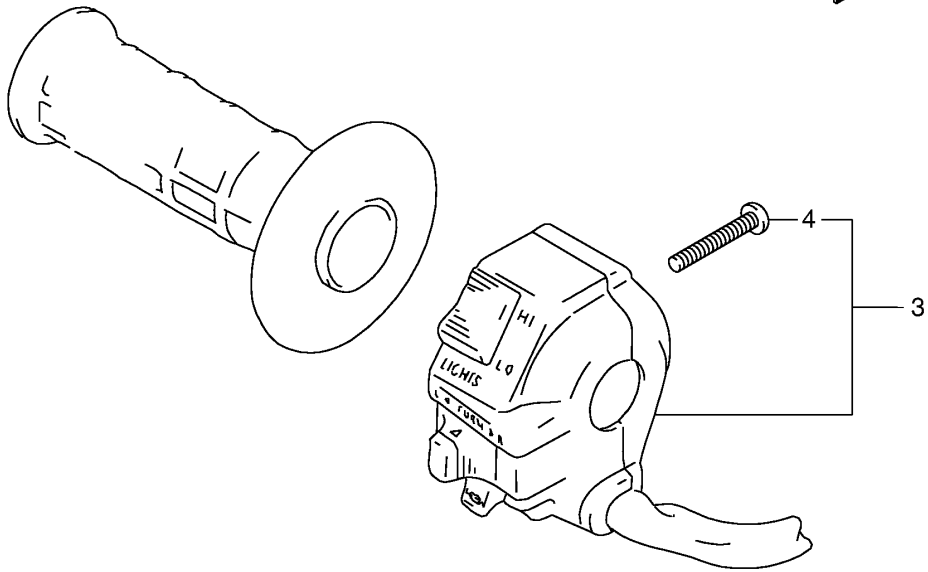

Ref No	Part No	Description
1	37200-44A00	Switch Assy, Handle Rh
1	37200-44A50	Switch Assy, Handle Rh
2	09125-05066	• Screw (5x25)
3	37400-44A00	Switch Assy, Handle Lh
4	02112-05305	• Screw