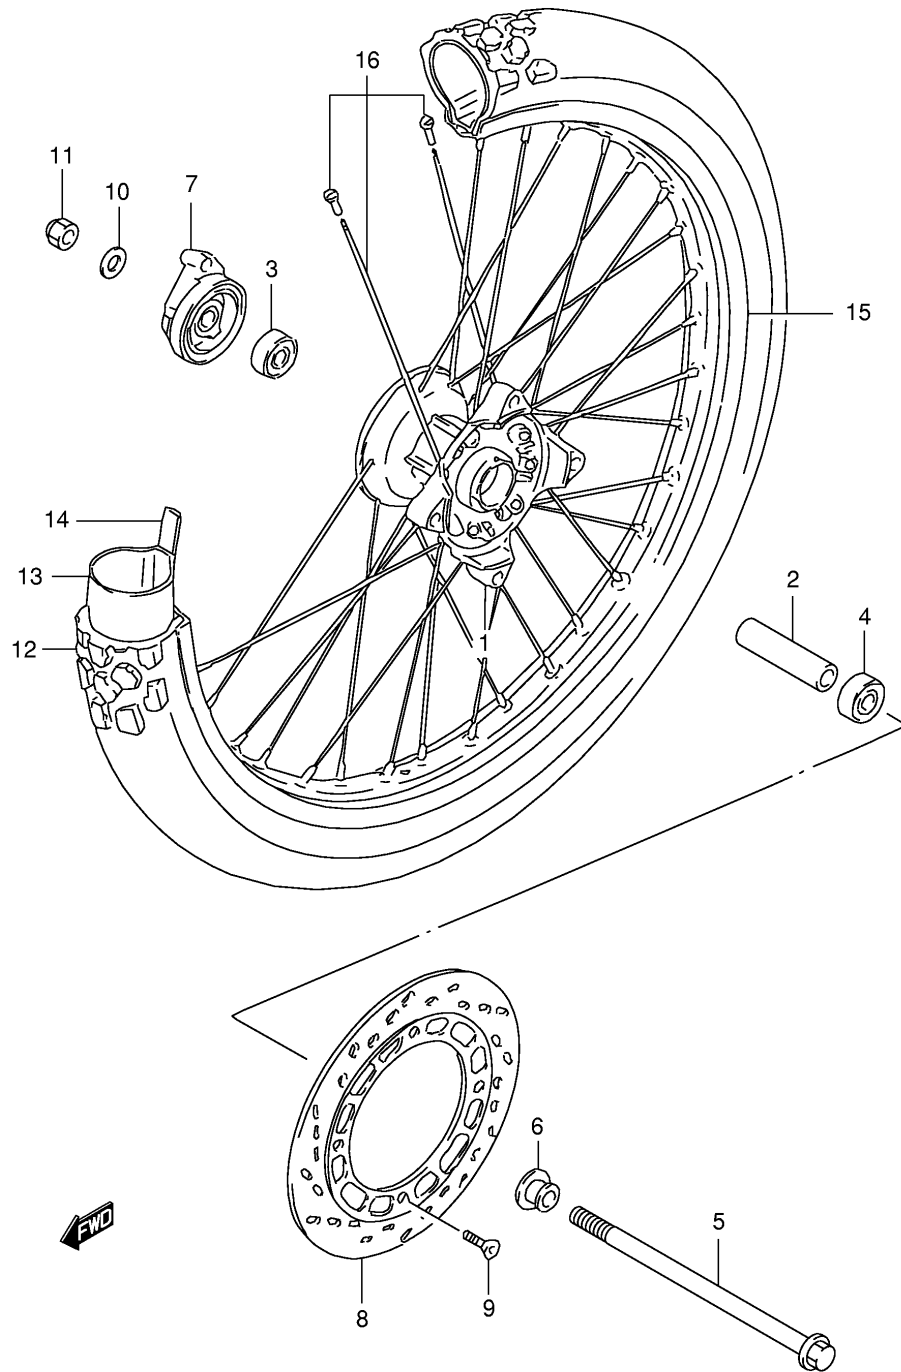

Ref No	Part No	Description
1	54111-44A10	Nub, Front Wheel (silver)
2	09180-12146	Spacer, Hub Bearing (12.5x19x60.50)
3	08113-62017	Bearing, Rh
4	08133-62017	Bearing, Lh
5	54711-44A01	Axle, Front
6	54740-02B40	Spacer, Axle Lh
7	54600-01A00	Box Assy, Speedometer Gear
8	59221-13A01	Disc, Front Brake
9	59421-03A10	Bolt, Disc (8x20)
10	08322-01123	Washer
11	09159-12006	Nut
12	55110-42AA0	Tire, Front (70/100-21 44p) (bridgestone)
13	55200-16510	Tube Assy, Wheel Inner
14	55261-14540	Protector, Inner Tube
15	55311-08D10	Rim, Front Wheel (21x1.60)
16	55320-44A01	Spoke Set, Front Wheel