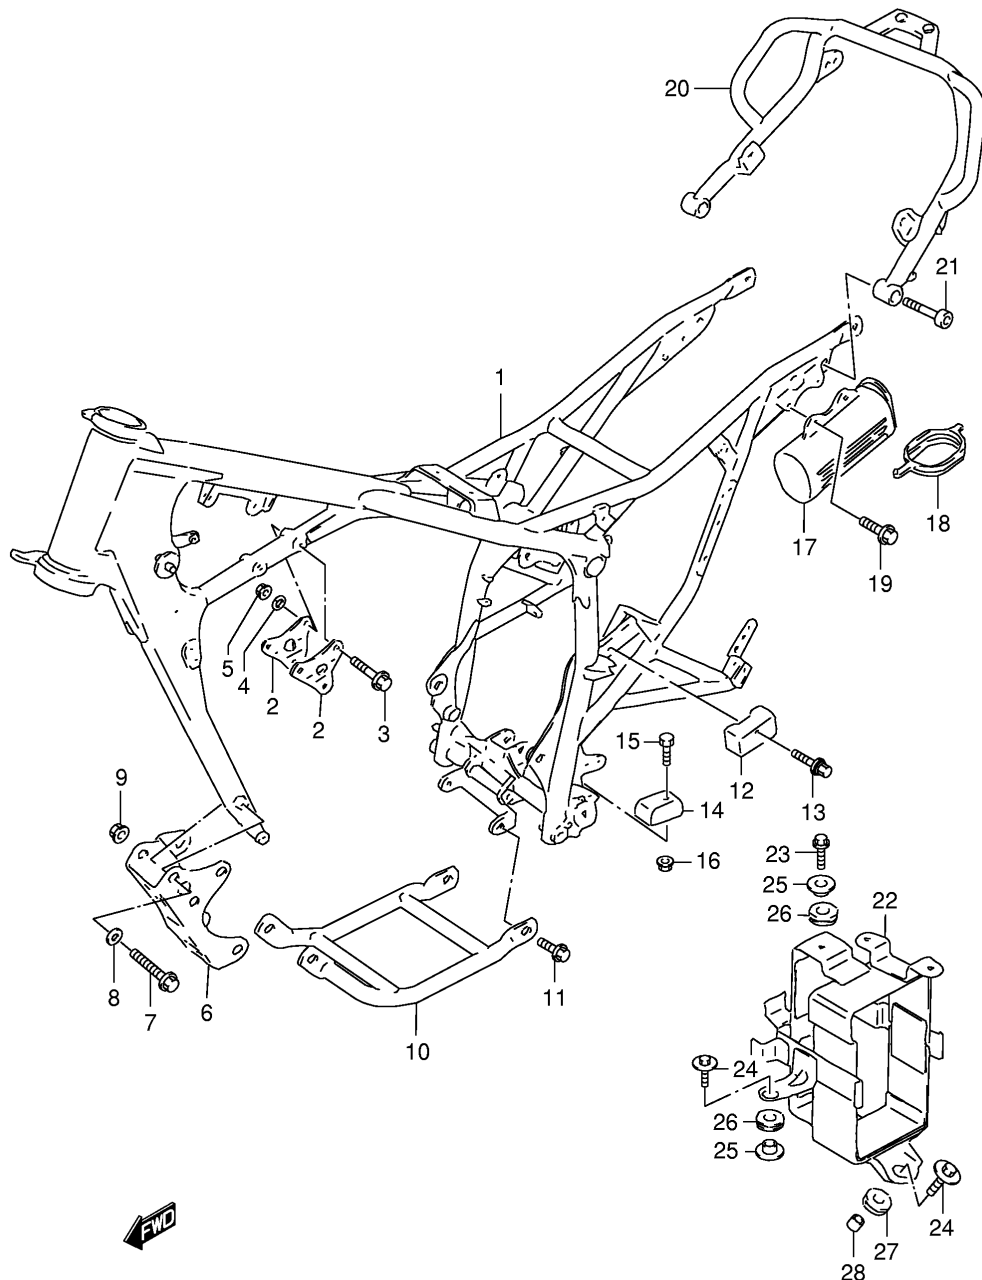

Ref No	Part No	Description
1	41100-44AE0-Z16	Frame (purple)
1	41100-44AE0-24K	Frame (charcoal)
2	41991-44A00-291	Plate, Mount Upper (black)
3	09103-08332	Bolt (8x53)
4	08321-01083	Lock Washer
5	08319-31083	Nut
6	41992-44AA1-Z16	Plate, Mount Lower (purple)
6	41992-44AA1-24K	Plate, Mount Lower (charcoal)
7	09103-08328	Bolt (8x65)
8	08321-01083	Lock Washer
9	08319-31083	Nut
10	42510-44AA0-Z16	Protector, Engine (purple)
10	42510-44AA0-24K	Protector, Engine (charcoal)
11	01550-10163	Bolt
12	43911-44A00	Guide, Chain Upper
13	01580-06353	Bolt
14	43912-44A00	Guide, Chain Lower
15	01500-06203	Bolt
16	08319-31063	Nut
17	41551-38200	Holder, Tool
18	41552-37210	Cap, Tool Holder
19	09116-06144	Bolt (6x16)
20	43980-44AB2-1TS	Grip, Rear (white)
20	43980-44AB2-24K	Grip, Rear (charcoal)
21	09106-08105	Bolt (8x30)
22	41540-44AA0	Holder, Battery
23	01550-06203	Bolt, Upper
24	09116-06047	Bolt, Lower
25	09169-06065	Spacer
26	09320-08021	Cushion
27	09320-10501	Cushion, Lower Lh
28	09180-06285	Spacer, Lower Lh