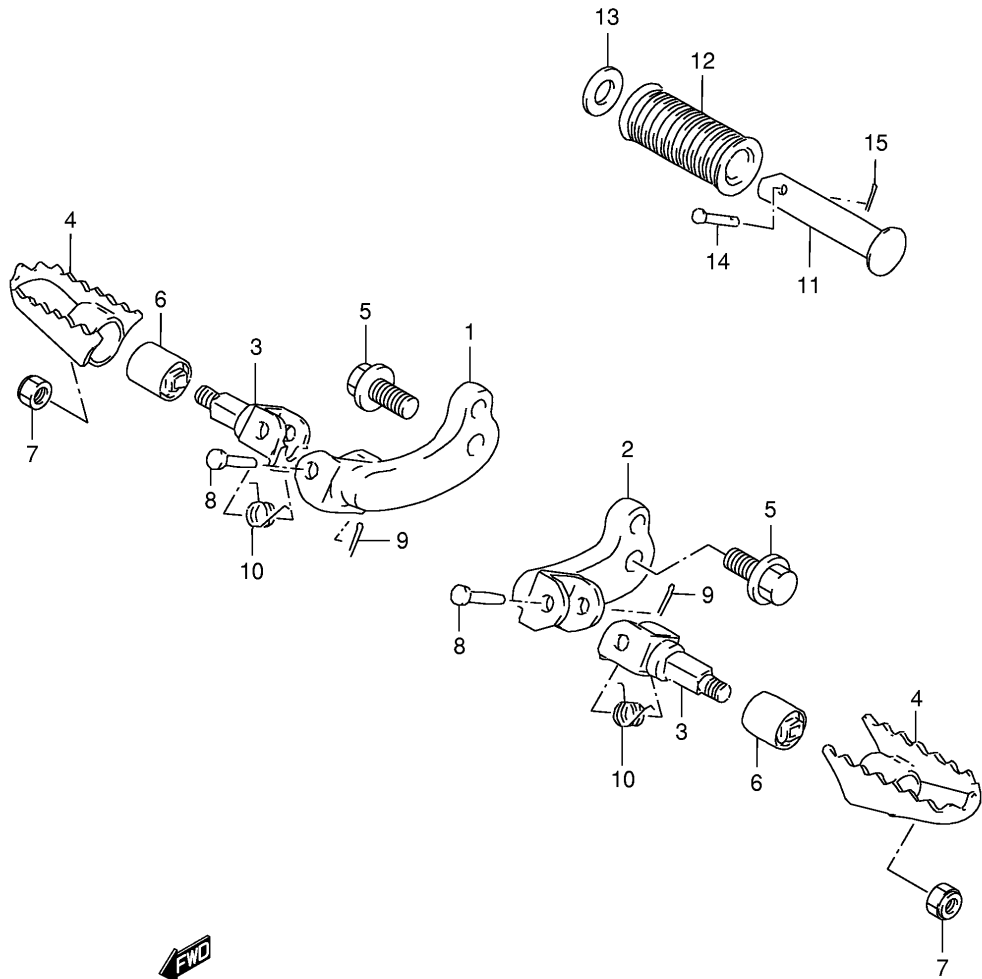

Ref No	Part No	Description
1	43510-44A03-019	Bar, Front Footrest Rh (black)
2	43520-44A03-019	Bar, Front Footrest Lh (black)
3	43530-44A02	Bracket, Front Footrest
4	43550-44A01-019	Footrest, Front (black)
5	09103-12047	Bolt (12x25)
6	09319-10053	Bush
7	08319-31103	Nut
8	09200-08002	Pin
9	04111-20158	Cotter Pin
10	09448-14037	Spring
11	43610-03001	Bar, Footrest Rubber
12	43612-33200	Rubber, Pillion Footrest
13	09160-19006	Washer (19.5x32x2)
14	09200-06033	Pin
15	04111-20158	Cotter Pin