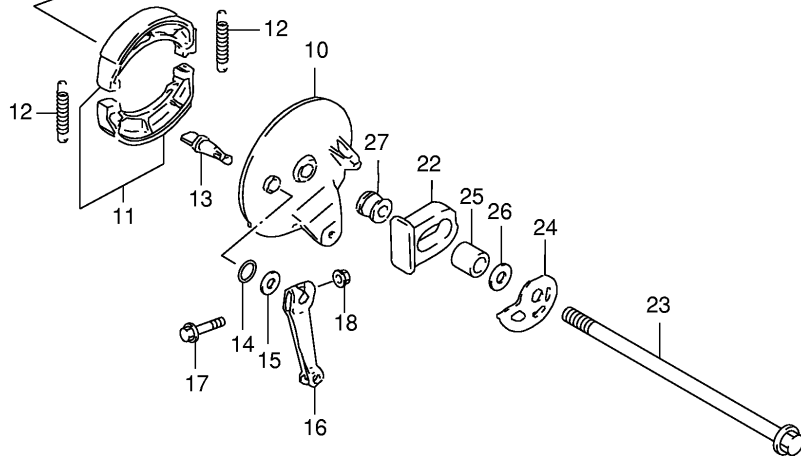

Ref No	Part No	Description
1	64110-44A10	Hub, Rear Wheel (silver)
2	65110-44AA0	Tire, Rear (90/90-18 51p) (bridgestone)
3	65200-44AA0	Tube Assy, Wheel Inner
4	65261-33030	Protector, Inner Tube
5	65311-44AA0	Rim, Rear Wheel (18x1.85)
6	65320-44AA0	Spoke Assy, Rear Wheel
7	09180-15013	Spacer (15.3x21.7x107.50)
8	08143-62027	Bearing, Rh
9	08123-63027	Bearing, Lh
10	64210-44A00	Panel, Rear Brake Anchor (silver)
11	54400-07870	Shoe Set, Brake
12	09443-07001	Spring
13	54441-29305	Cam, Brake
14	09280-14011	O Ring (d:2.5,id:13.8)
15	09160-14055	Washer (14.5x22x1.6)
16	64451-30501	Lever, Rear Brake Cam
17	01550-06403	Bolt
18	08316-10063	Nut
19	64511-44A02	Sprocket, Rear (nt:53)
20	09103-08048	Bolt (8x30)
21	09164-08020	Washer
22	61470-44A00	Cap, Swinging Arm
23	64711-44A11	Axle, Rear
24	61411-42A00	Adjuster, Chain Rh
25	61413-44A00	Spacer, Chain Adjuster
26	09160-15002	Washer (15.5x26x2.3)
27	64741-05200	Spacer, Rear Axle Rh
28	61421-42A00	Adjuster, Chain Lh
29	61413-44A00	Spacer, Chain Adjuster
30	09160-15002	Washer (15.5x26x2.3)
31	64750-05202	Spacer, Rear Axle Lh
32	09160-14033	Washer (14.5x30x3.2)
33	08319-31148	Nut