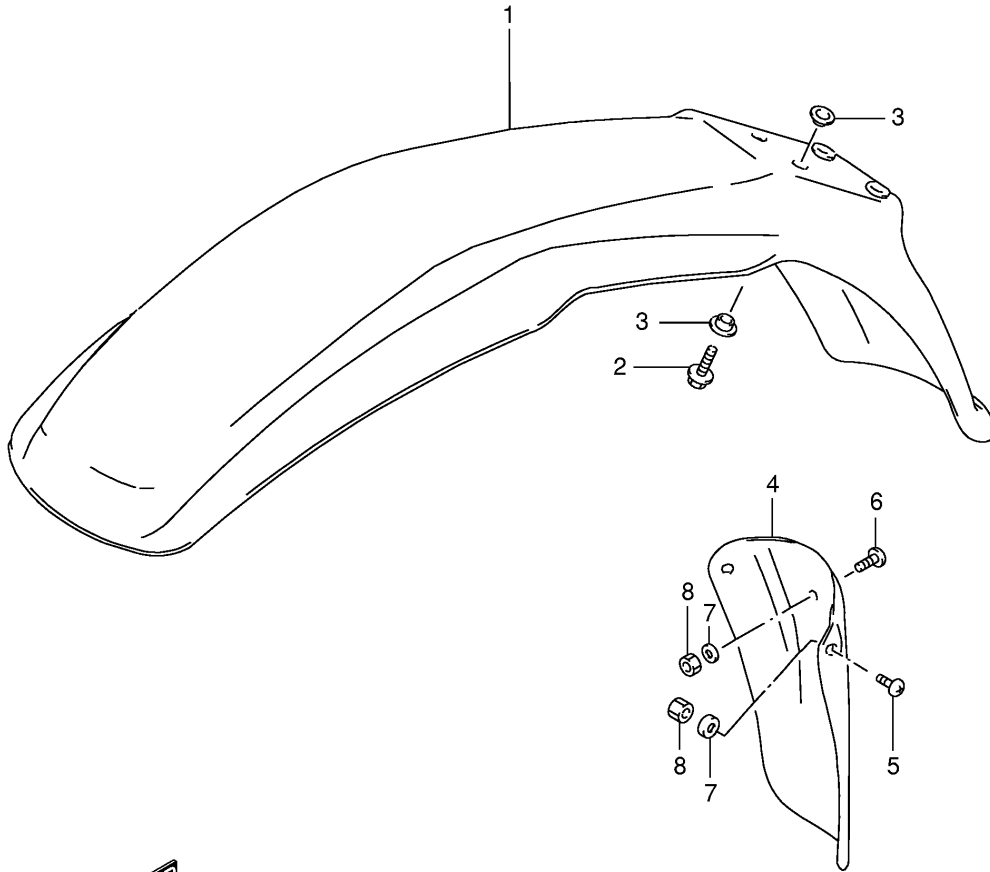

Ref No	Part No	Description
1	53111-44A00-019	Fender, Front (black)
1	53111-44A00-30H	Fender, Front (white)
1	53111-44A10-019	Fender, Front (black)
1	53111-44A10-30H	Fender, Front (white)
2	01550-06163	Bolt
3	09169-06054	Washer
4	53310-14A40	Mudflap, Front Fender
5	02142-06167	Screw (6x16)
6	02142-06207	Screw, Center (6x20)
7	09160-06129	Washer
8	08316-10063	Nut