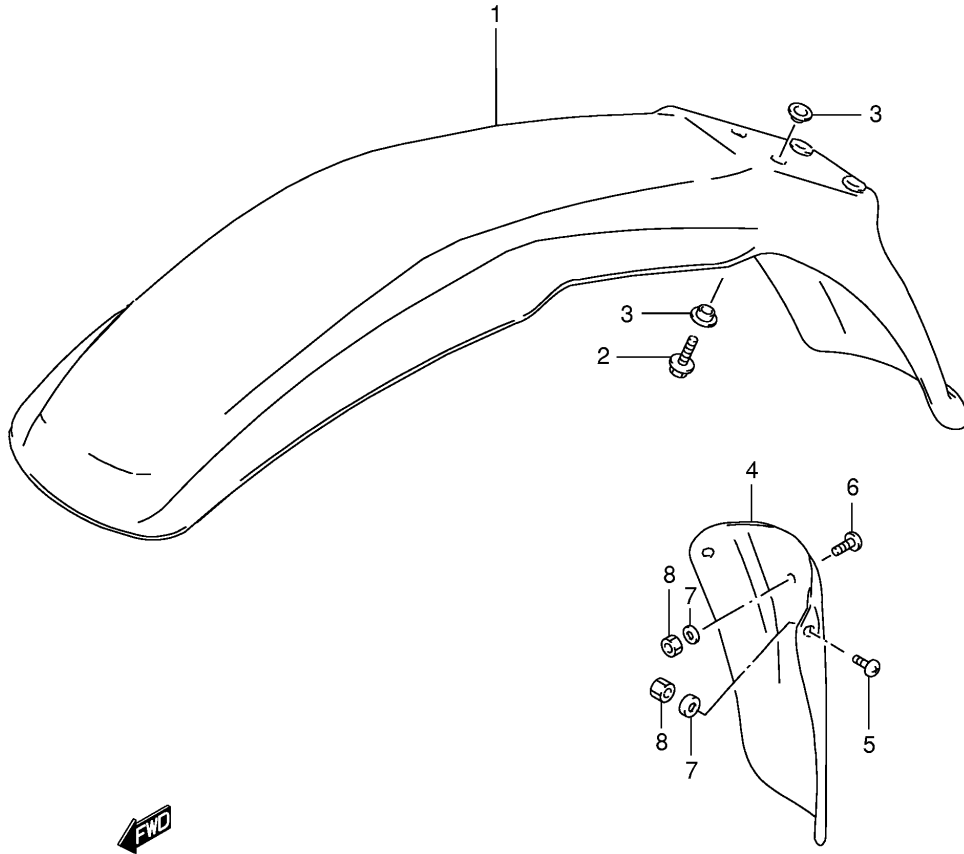

Ref No	Part No	Description
1	53111-44A00-30H	Fender, Front (white)
1	53111-44A10-30H	Fender, Front (white)
2	01550-06163	Bolt
3	09169-06054	Washer
4	53310-14A40	Mudflap, Front Fender
5	02142-06167	Screw (6x16)
6	02142-06207	Screw, Center (6x20)
7	09160-06129	Washer
8	08316-10063	Nut