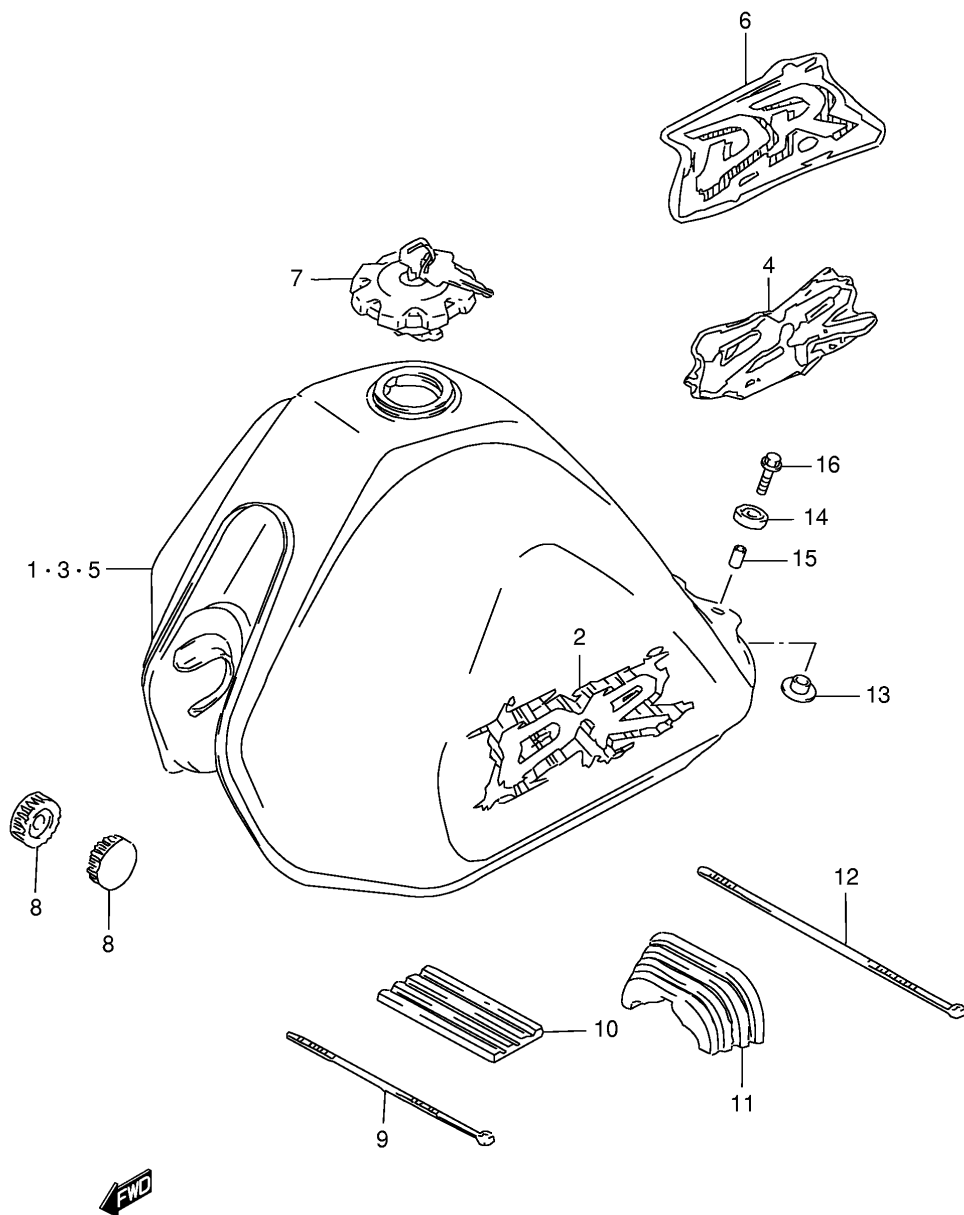

Ref No	Part No	Description
5	44100-44AL0-30H	Tank Assy, Fuel (white)
5	44100-44AM0-30H	Tank Assy, Fuel (white)
6	68120-44A00-Z65	• Emblem Set
7	44200-12851	Cap Set, Fuel Tank
8	09329-10016	Cushion
9	09407-20404	Clamp
10	44541-14500	Cushion, Fuel Tank Upper
11	44542-14A00	Cushion, Fuel Tank Rear
12	09407-30402	Clamp
13	09320-10020	Cushion
14	09320-14013	Cushion
15	09180-06072	Spacer (6.4x9x18)
16	01570-06303	Bolt