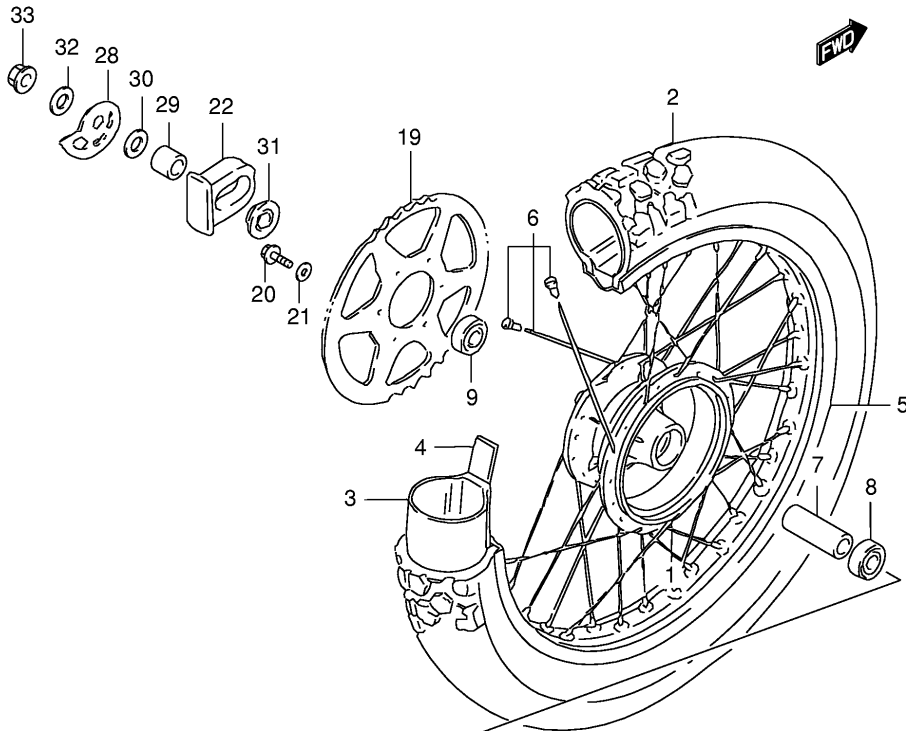

Ref No	Part No	Description
1	64110-44A10	Hub, Rear Wheel (silver)
2	65110-44AA0	Tire, Rear (90/90-18 51p) (bridgestone)
3	65200-44AA0	Tube Assy, Wheel Inner
4	65261-33030	Protector, Inner Tube
5	65311-44AA0	Rim, Rear Wheel (18x1.85)
6	65320-44AA0	Spoke Assy, Rear Wheel
7	09180-15013	Spacer (15.3x21.7x107.50)
8	08143-62027	Bearing, Rh
9	08123-63027	Bearing, Lh
10	64210-44A00	Panel, Rear Brake Anchor (silver)
11	54400-07870	Shoe Set, Brake
12	09443-07001	Spring
13	54441-29305	Cam, Brake
14	09280-14011	O Ring (d:2.5,id:13.8)
15	09160-14055	Washer (14.5x22x1.6)
16	64451-30501	Lever, Rear Brake Cam
17	01550-06403	Bolt
18	08316-10063	Nut
19	64511-44A02	Sprocket, Rear (nt:53)
20	09103-08048	Bolt (8x30)
21	09164-08020	Washer
22	61470-44A00	Cap, Swinging Arm
23	64711-44A11	Axle, Rear
24	61411-42A00	Adjuster, Chain Rh
25	61413-44A00	Spacer, Chain Adjuster
26	09160-15002	Washer (15.5x26x2.3)
27	64741-05200	Spacer, Rear Axle Rh
28	61421-42A00	Adjuster, Chain Lh
29	61413-44A00	Spacer, Chain Adjuster
30	09160-15002	Washer (15.5x26x2.3)
31	64750-05202	Spacer, Rear Axle Lh
32	09160-14033	Washer (14.5x30x3.2)
33	08319-31148	Nut