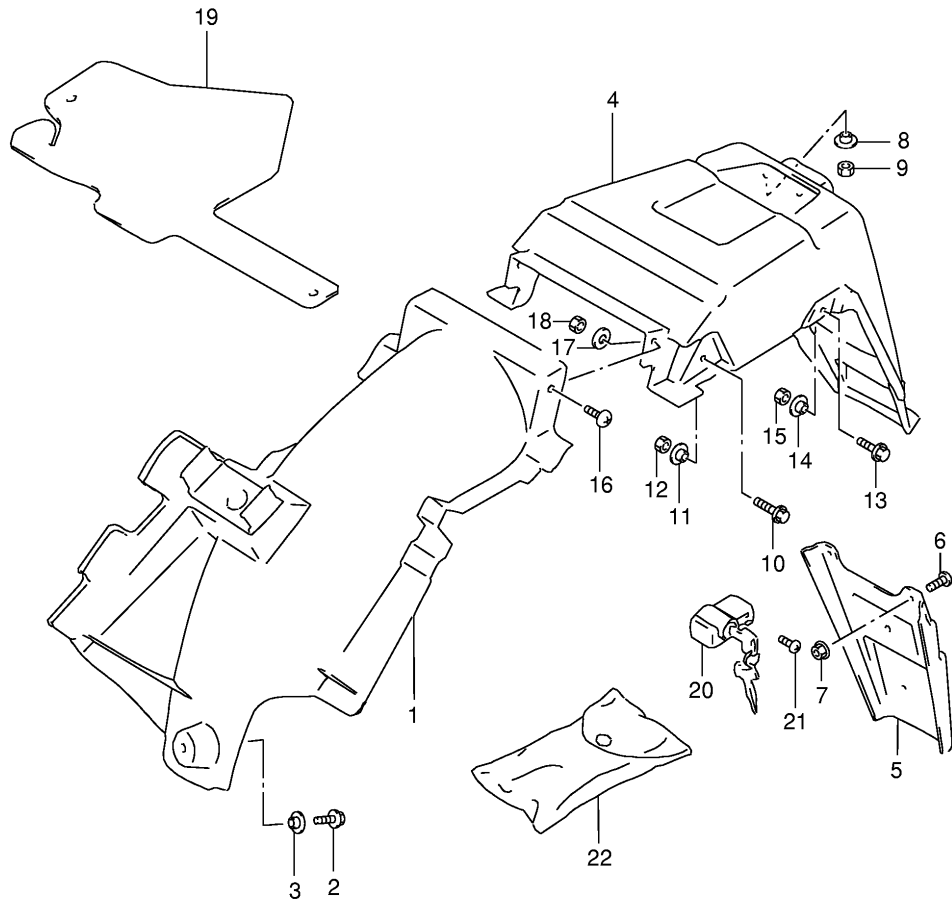

Ref No	Part No	Description
1	63110-44AA0	Body, Rear Fender Front
2	01550-06123	Bolt
3	09169-06010	Washer
4	63100-44AB0-30H	Body, Rear Fender Rear (white)
4	63113-44AD1-30H	Body, Rear Fender Rear (white)
5	63311-44AB1	Extention, Rear Fender
8	09169-06045	Washer
9	08319-31067	Nut
10	09106-08120	Bolt, Front
11	09169-08037	Washer
12	08310-00083	Nut
13	01550-06203	Bolt, Rear
14	09169-06045	Washer
15	08319-31067	Nut
16	02142-06163	Screw, Fr/r
17	09160-06132	Washer (6.5x18x1.6)
18	08319-31067	Nut
19	63411-44AA0	Mud Flap, Rear Fender Front
20	95700-44810	Lock Set, Helmet
21	09139-06089	Screw
22	09800-21022	Tool Set