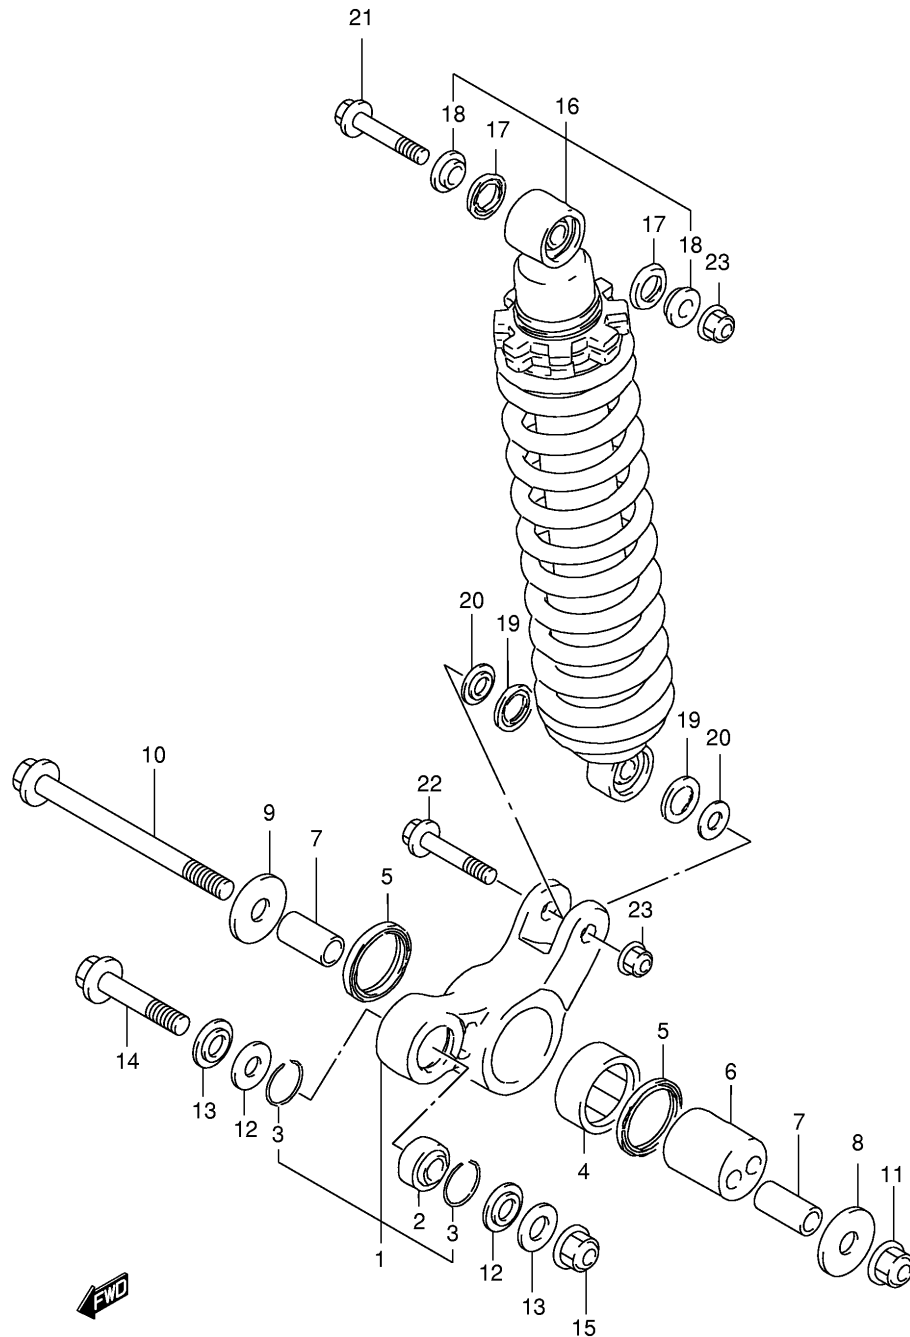

Ref No	Part No	Description
1	62600-42812	Lever Set, Rear Cushion
2	09269-12006	• . Bearing (12x26x16)
3	62277-27C20	• . Ring
4	09263-37003	• . Bearing (37x47x20)
5	62624-42A00	Seal, Dust Inner
6	62623-42A11	Spacer, Rear Suspension
7	62646-42A11	Spacer, Shaft
8	62628-42AA0	Washer, Center Lh (12x40x1)
9	62625-42AA0	Washer, Center Rh (14x40x1)
10	62621-42AA0	Shaft, Center
11	08319-21128	Nut
12	62647-05A00	Seat, Dust Front
13	62316-05A01	Spacer, Front
14	62668-42A02	Bolt, Front
15	08319-31128	Nut
16	62100-44AB1-1TS	Absorber Assy, Rear Shock (white)
17	62226-20900	• . Seal, Dust
18	62684-20900	• . Spacer
19	62226-02B00	• . Seal, Dust Lower
20	62684-31300	• . Collar, Lower
21	62311-14501	Bolt, Upper (10x58)
22	09103-10126	Bolt, Lower (10x48)
23	08319-31107	Nut