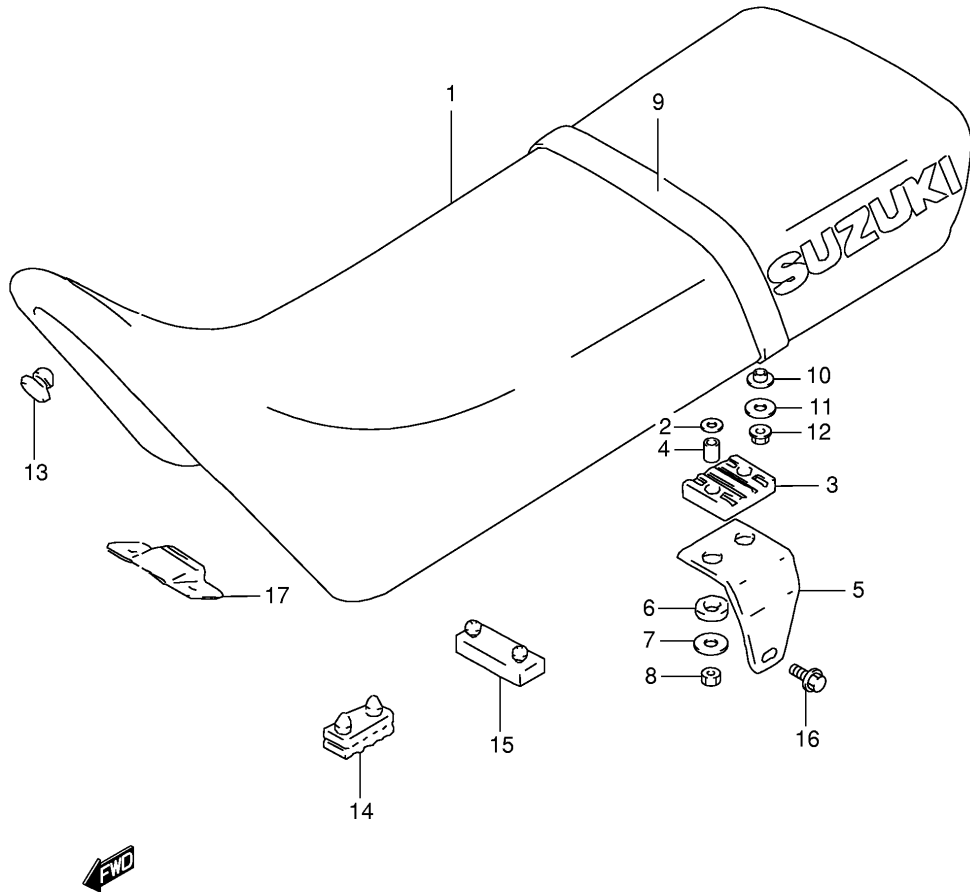

Ref No	Part No	Description
1	45100-42AA1-E5J	Seat Set (purple)
1	45100-44AA0-E5J	Seat Set (purple) (no Seat Band)
2	08322-01063	. Washer
3	45150-23450	. Cushion, Front Plate
4	45219-44B00	. Spacer, Seat Bracket
5	45117-42AA1	. Bracket, Seat
6	45147-23450	. Cushion, Seat Front
7	08212-06201	. Thrust Washer
8	08316-10063	. Nut
9	45180-42AA0-R32	. Band, Seat (purple)
10	09169-06071	. Washer
11	08212-06201	. Thrust Washer
12	08316-10063	. Nut
13	09329-10001	. Cushion
14	45149-31300	. Cushion
15	45149-43500	. Cushion
16	01550-08123	Bolt
17	45119-42A00	Plate, Seat Front Hook