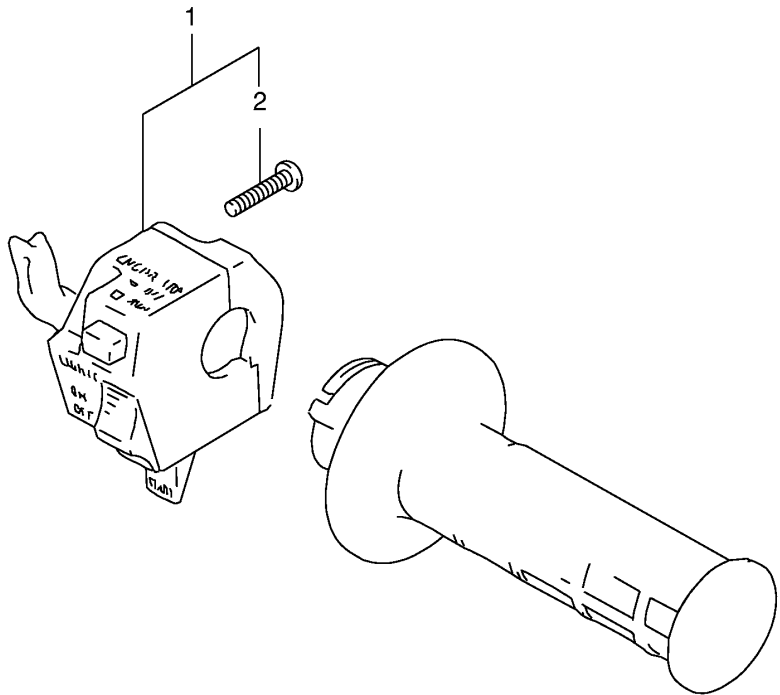

Ref No	Part No	Description
1	37200-44A00	Switch Assy, Handle Rh
1	37200-44A50	Switch Assy, Handle Rh
2	09125-05066	• Screw (5x25)
3	37400-44A00	Switch Assy, Handle Lh
4	02112-05305	• Screw