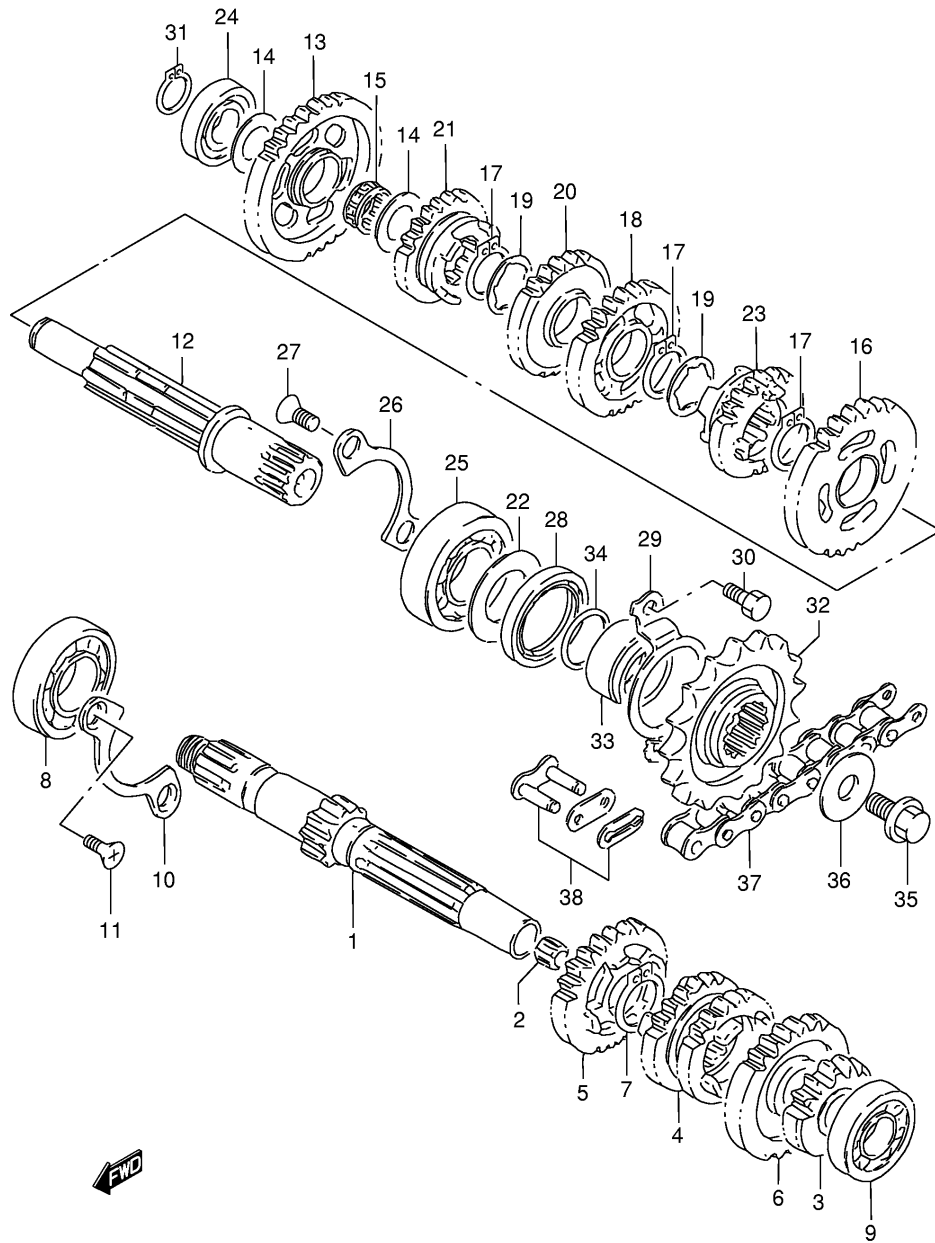

Ref No	Part No	Description
1	24120-05810	Shaft, Counter (nt:11)
2	24125-38201	Bush
3	24221-05202	Gear, 2nd Drive (nt:14)
4	24231-05203	Gear, 3rd/4th Dr (nt:19/21)
5	24251-05212	Gear, 5th Drive (nt:26)
6	24260-44A01	Gear, 6th Drive (nt:24)
7	09380-20009	Circlip
8	09262-20069	Bearing (20x47x14)
9	08123-60027	Bearing
10	24741-05200	Retainer, Drive Shaft Bearing
11	02122-06123	Screw
12	24130-44A20	Shaft, Drive
13	24311-05201	Gear, 1st Driven (nt:33)
14	08211-15251	Thrust Washer
15	09263-15023	Bearing (15x19x7.8)
16	24320-05202	Gear, 2nd Driven (nt:26)
17	09380-20009	Circlip
18	24331-05203	Gear, 3rd Driven (nt:26)
19	09167-20011	Lock Washer
20	24341-05203	Gear, 4th Driven (nt:23)
21	24351-05211	Gear, 5th Driven (nt:24)
22	24359-42A00	Washer, Oil Sealing
23	24361-05211	Gear, 6th Driven (nt:20)
24	09264-15001	Bearing (15x36x12)
25	09262-22018	Bearing (22x50x14)
26	24741-05200	Retainer, Driveshaft Bearing
27	01500-06103	Bolt
28	09283-30053	Oil Seal (30x40x6)
29	24751-42A01	Retainer, Driveshaft Oil Seal
30	02122-06123	Screw
31	08331-31156	Circlip
32	27510-44A10	Sprocket, Engine (16t)
33	27531-42A00	Spacer, Engine Sprocket
34	09280-21008	O Ring (d:2.5,id:21)
35	01550-08123	Bolt
36	08211-08283	Washer
37	27600-46911-134	Chain Assy (did,428hgx134l)
38	27620-46911	• . Joint (did,428hg)
38	27620-40220	Joint, Chain (rk)