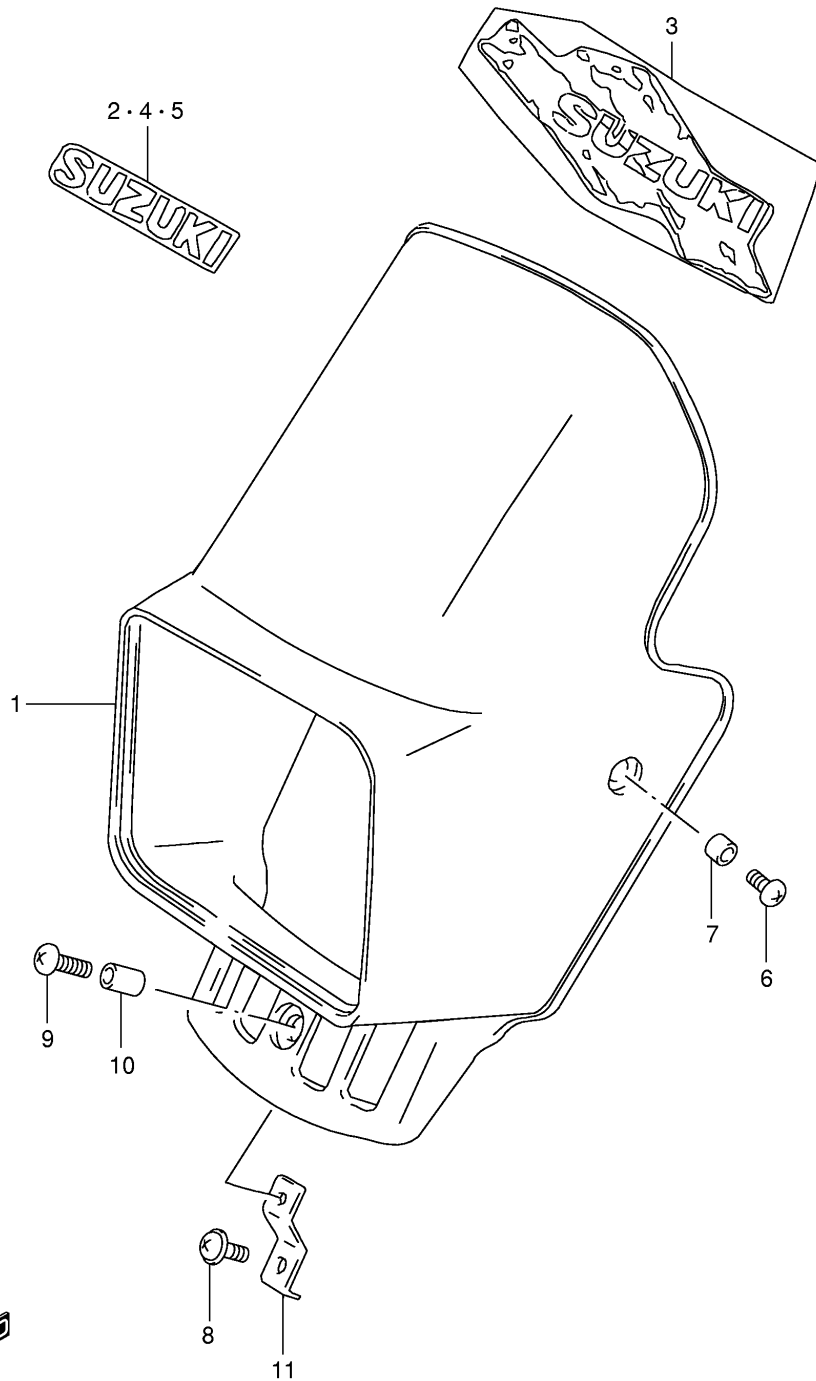

Ref No	Part No	Description
1	51811-14A20-30H	Cover, Headlamp (white)
4	68174-35B00-E9G	Emblem, Suzuki
6	02142-06123	Screw
7	09180-06098	Spacer (6.1x8x3.5)
8	02112-36127	Screw
9	02142-06203	Screw
10	09180-06035	Spacer (6.1x8x12)
11	51814-44A00	Brace, Cover Lower