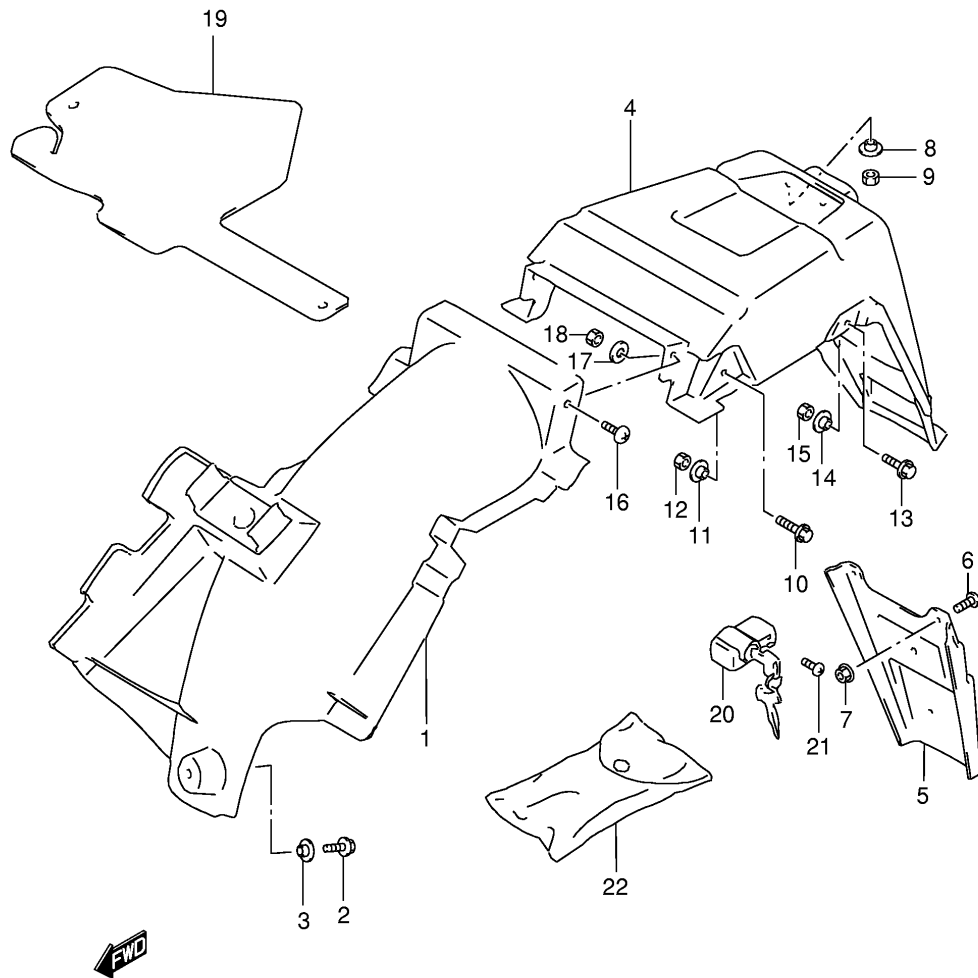

Ref No	Part No	Description
1	63110-44AA0	Body, Rear Fender Front
2	01550-06123	Bolt
3	09169-06010	Washer
4	63113-44AD1-019	Body, Rear Fender Rear (black)
4	63113-44AD1-30H	Body, Rear Fender Rear (white)
5	63311-44AD0	Extention, Rear Fender
5	63311-44AC0	Extention, Rear Fender
6	02142-05163	Screw
7	08319-31053	Nut
8	09169-06045	Washer
9	08319-31067	Nut
10	09106-08120	Bolt, Front
11	09169-08037	Washer
12	08310-00083	Nut
13	01550-06203	Bolt, Rear
14	09169-06045	Washer
15	08319-31067	Nut
16	02142-06163	Screw, Fr/rr
17	09160-06084	Washer (6.5x18x1.6)
18	08319-31067	Nut
19	63411-44AA0	Mud Flap, Rear Fender Front
20	95700-44810	Lock Set, Helmet
21	09139-06089	Screw
22	09800-21022	Tool Set