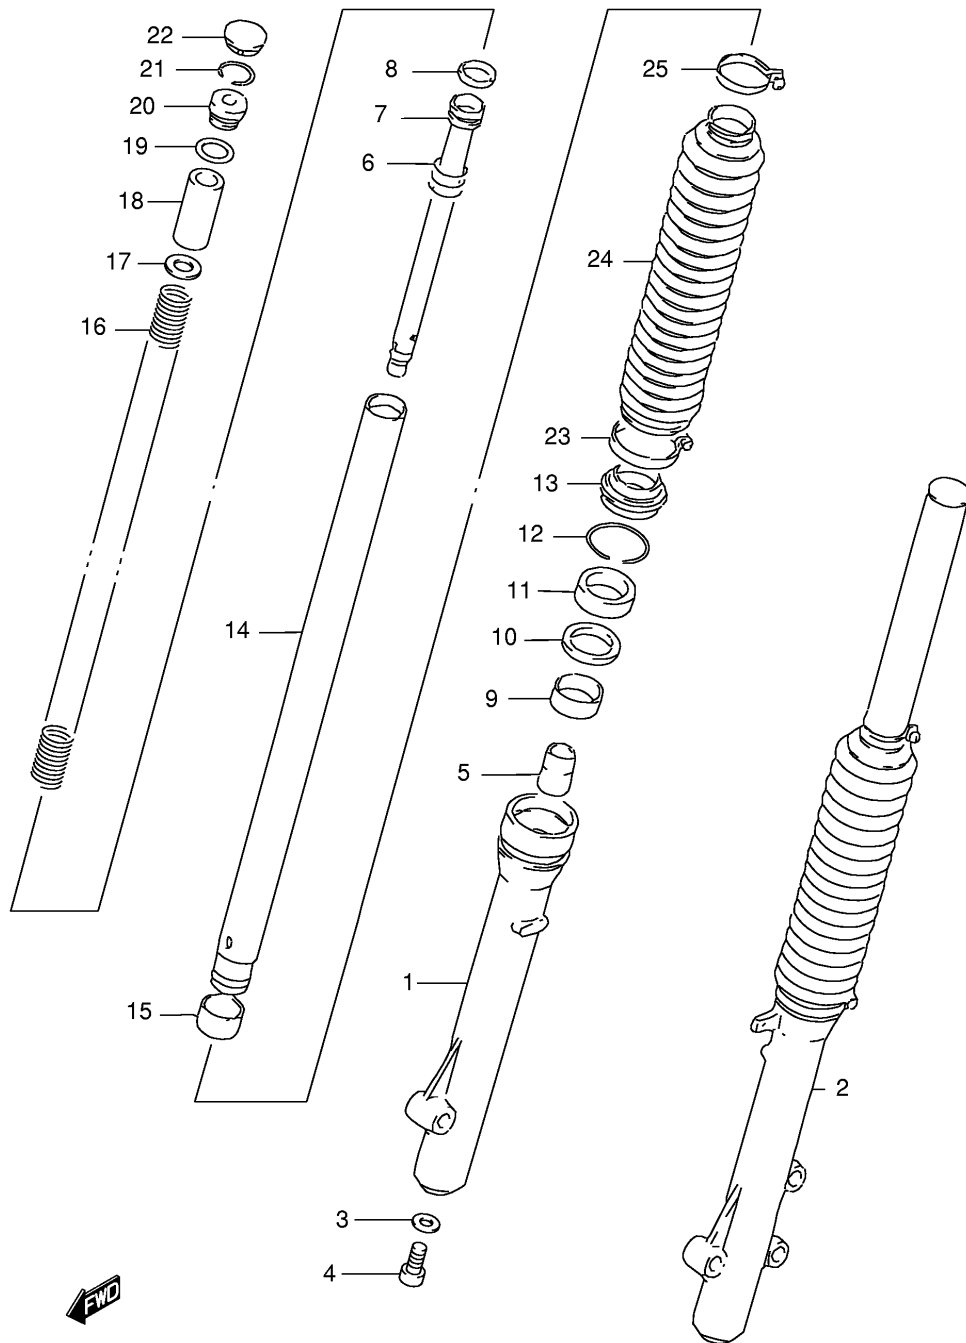

Ref No	Part No	Description
	51103-42AA0	Damper Assy, Front Fork Rh
	51104-42AA0	Damper Assy, Front Fork Lh
1	51131-01A01	. Tube, Outer Rh
2	51141-01A01	. Tube, Outer Lh
3	51148-36011	. Gasket
4	51147-42AA0	. Bolt, Center
5	51195-43530	. Piece, Oil Lock
6	51177-01A00	. Spring, Rebound
7	51146-42AA0	. Cylinder
8	51196-45200	. Ring, Piston
9	51152-33300	. Bush, Guide
10	51168-30B00	. Spacer, Seal
11	51153-19D10	. Seal, Oil
12	51156-01A00	. Ring, Oil Seal Stopper
13	51173-01A00	. Dust Seal
14	51110-01A30	. Tube, Inner
15	51121-33300	. Piston
16	51171-42AA0	. Spring, Main
17	51192-20510	. Seat, Spring
18	51176-42AA0	. Spacer, Spring
19	51181-31030	. O Ring
20	51175-47400	. Seat, Spring
21	51169-47400	. Ring, Stopper
22	51189-31230	. Cap
23	51576-42AA0	Band, Boot Lower
24	51571-01A00-163	Boot (yellow)
25	51575-01A00	Band, Boot Upper