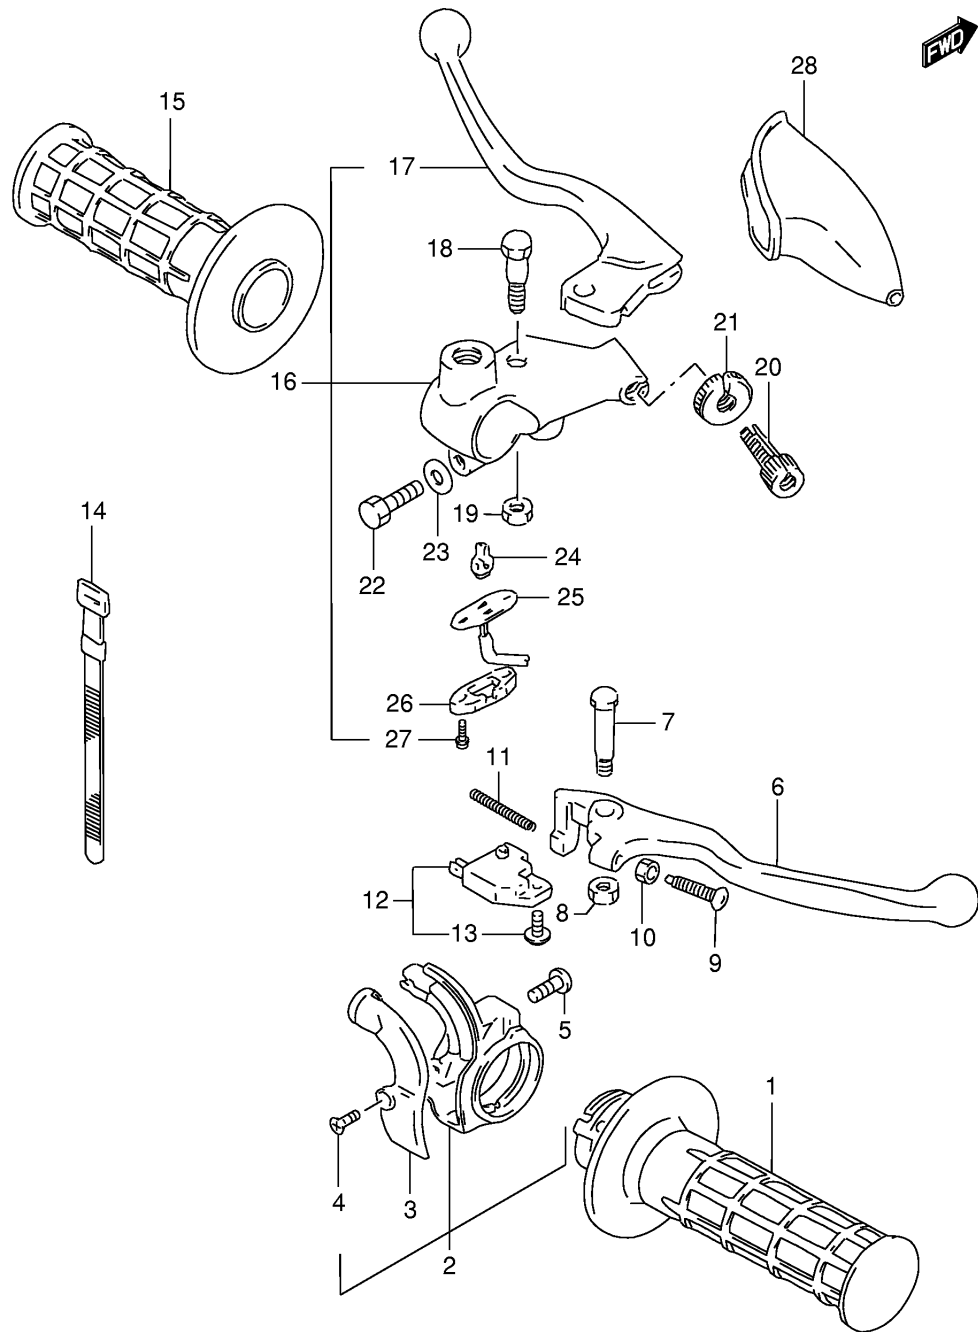

Ref No	Part No	Description
1	56110-44AA0-291	Handlebar (black)
2	56500-10041	Mirror Assy, Rear View Rh
3	56600-10041	Mirror Assy, Rear View Lh
4	58200-44AA0	Cable Assy, Clutch
5	09200-06004	Pin (l:13)
6	04111-20158	Cotter Pin
7	09407-25401	Clamp (l:235)
8	58285-05350	Clamp, Clutch Cable
9	02112-05163	Screw
10	09140-05006	Nut
11	58300-44AA0	Cable Assy, Throttle
12	09408-00078	Clip, Throttle Cable
13	58620-15D10	Guide, Clutch Cable