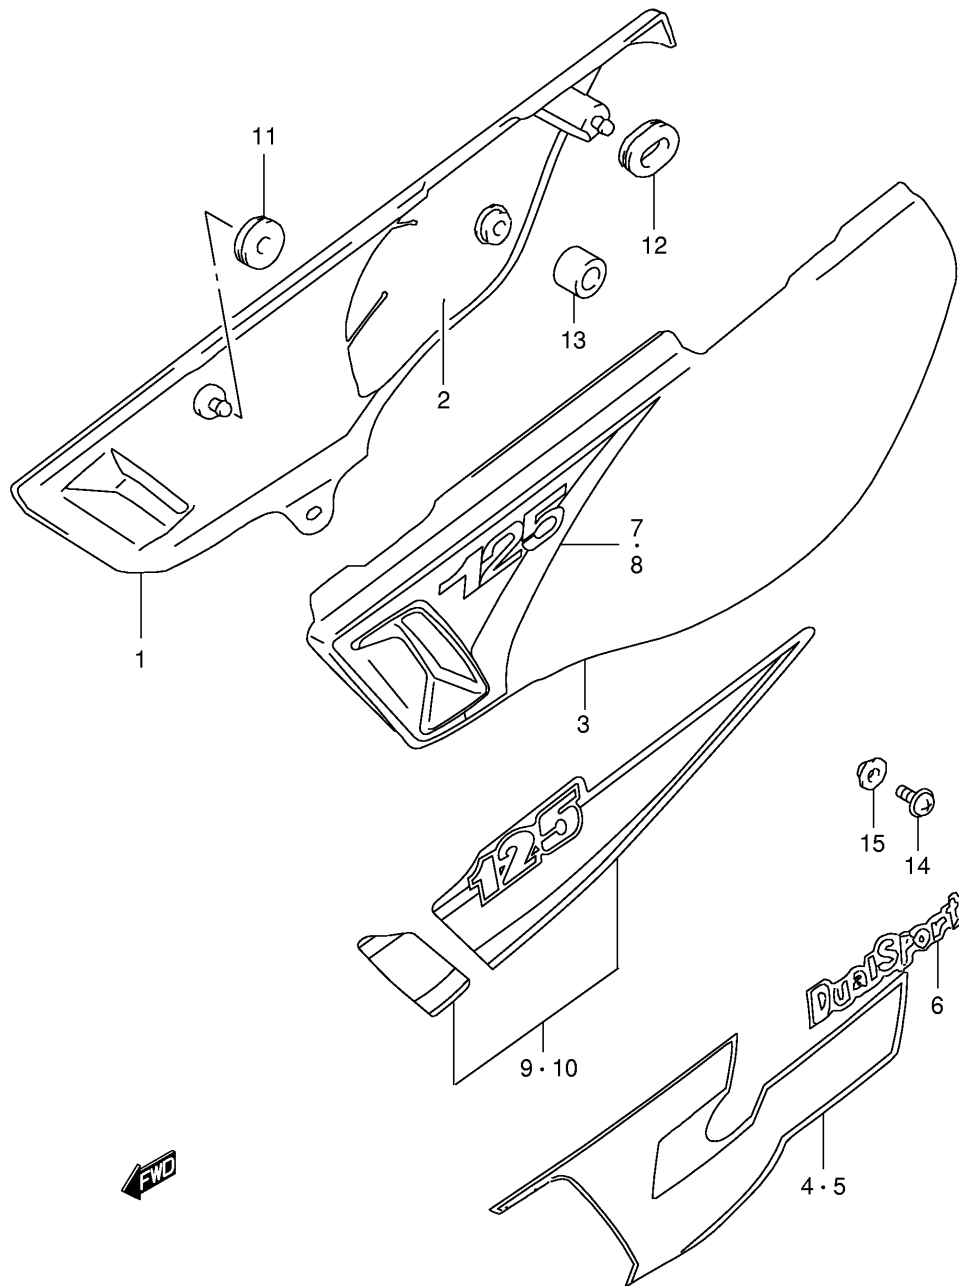

Ref No	Part No	Description
1	47111-44AA0-30H	Cover, Frame Rh (white)
1	47111-44AA0-019	Cover, Frame Rh (black)
2	47166-44AA0	Shield, Frame Cover Rh
3	47211-44AA0-30H	Cover, Frame Lh (white)
3	47211-44AA0-019	Cover, Frame Lh (black)
11	09320-08018	Cushion
12	09320-08029	Cushion
13	09321-10027	Cushion
14	09136-06017	Screw (6x16)
15	09169-06028	Washer